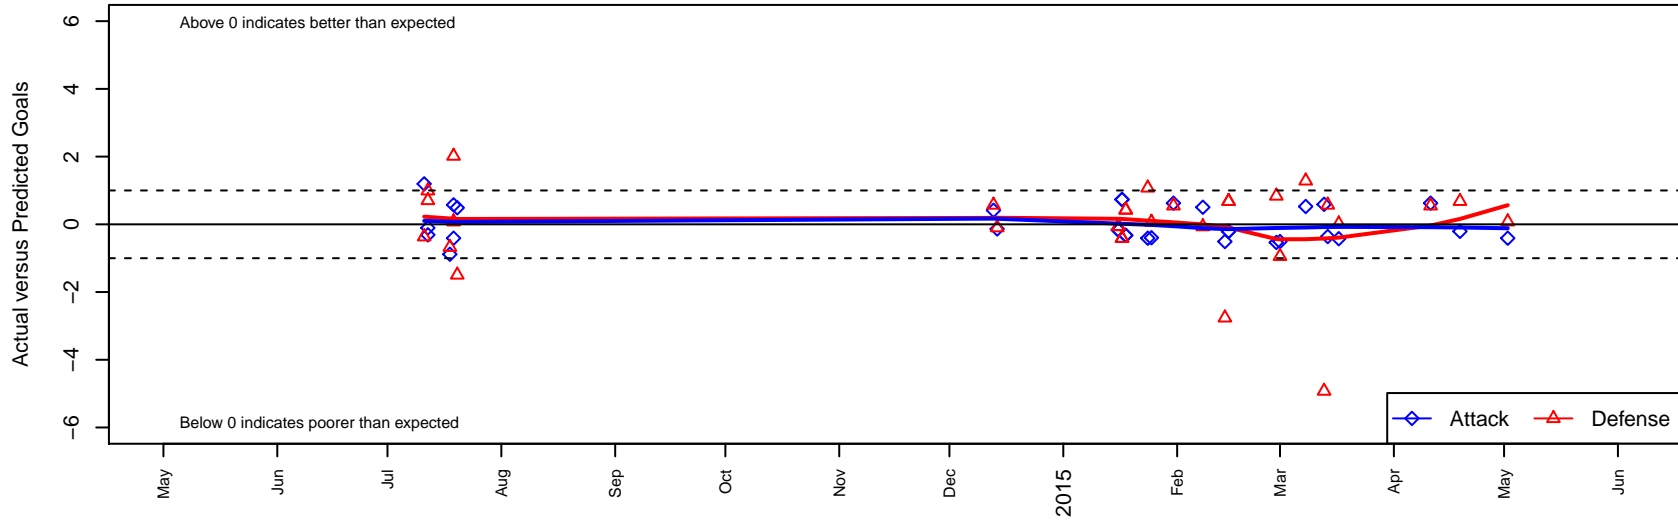

Westside Timbers Copa G99

Westside Timbers
 Beaverton, OR
 G99 total strength=1333
 attack=4.69 defense=8.57
 spr league = Win OYS G99-8 Premier

alt names used:
 WT G99 Copa
 WESTSIDE TIMBERS SC WT 99 COPA (OR)
 Westside Timbers G99 Copa
 Westside Timbers G99 Copa
 Westside Timbers G99 Copa
 Westside Timbers G99 Copa

Venues played:
 2014 Nike Crossfire Challenge Gold U15
 2014 Beaverton Cup GU15 Gold
 2014 FWRL G99
 2014 PacNW Winter Classic FWRL U15
 2014 Win OYS G99-8 Premier
 2014 OYS State Cup G99

Westside Timbers Copa G99
 Dots are actual minus expected GF (blue circles) and GA (red triangles).
 Blue line is smoothed change in attack strength. Red is smoothed change in defense strength.

**attack and defense variance (black dot)
relative to other teams
and top 10 in region**

**attack and defense rating
relative to others at age
and all opponents in last 13 months**

**attack and defense rating
relative to others at age
and all opponents in last 13 months**

Performance relative to 13 month average

Performance relative to 13 month average

Distribution of opponents
 Red = Lose zone, Blue = Win zone, Green = Even
 Black line separates win/lose zones

lot. A=Neither has attack advantage, B=Opponent has both attack and defense advantage, C=Opponent has both attack and defense disadvantage, D=Both have